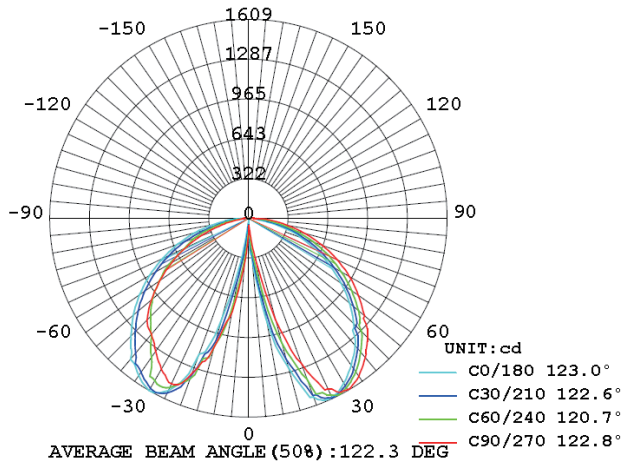

Distribution:

Features:

- Main body is made of Die-casting aluminum alloy with Extruded aluminum alloy.
- The diffuser is a clear anti-UV PMMA for high efficiency and vandal resistance.
- Lumileds 3030 led chip and Sosen driver as regular, Meanwell, Philips driver options.
- Easy access to LED and driver via a removable head.
- 2700-6500K color temperature options.
- Tamper proof fixings for increased vandal resistance.
- Anti-UV electrostatic powder spraying, regular color: Black, Silver, RAL7043, RAL7016
- IP65 rating water and rust proof protection.
- IK08 rating housing protection.
- Warranty is 3-5 years.

Specification:

Item No.	LED	Lumens	Wattage	CCT	CRI
DLG-LED-043-25W	Lumileds 3030	2700LM	25W	2700-6500K	Ra≥80
DLG-LED-043-30W	Lumileds 3030	3145LM	30W	2700-6500K	Ra≥80
DLG-LED-043-40W	Lumileds 3030	4017LM	40W	2700-6500K	Ra≥80
DLG-LED-043-50W	Lumileds 3030	4883LM	50W	2700-6500K	Ra≥80