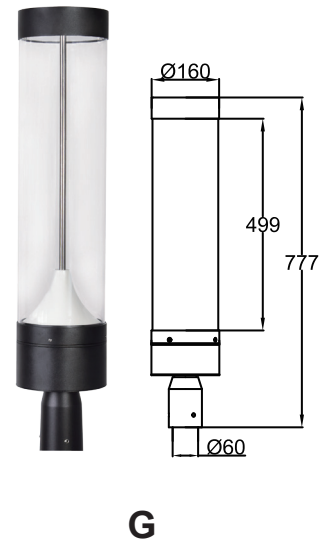

DLG-LED-043

Application:

Walkways

Parks and Gardens

Car parks

Prestigious

Retail

Amenity